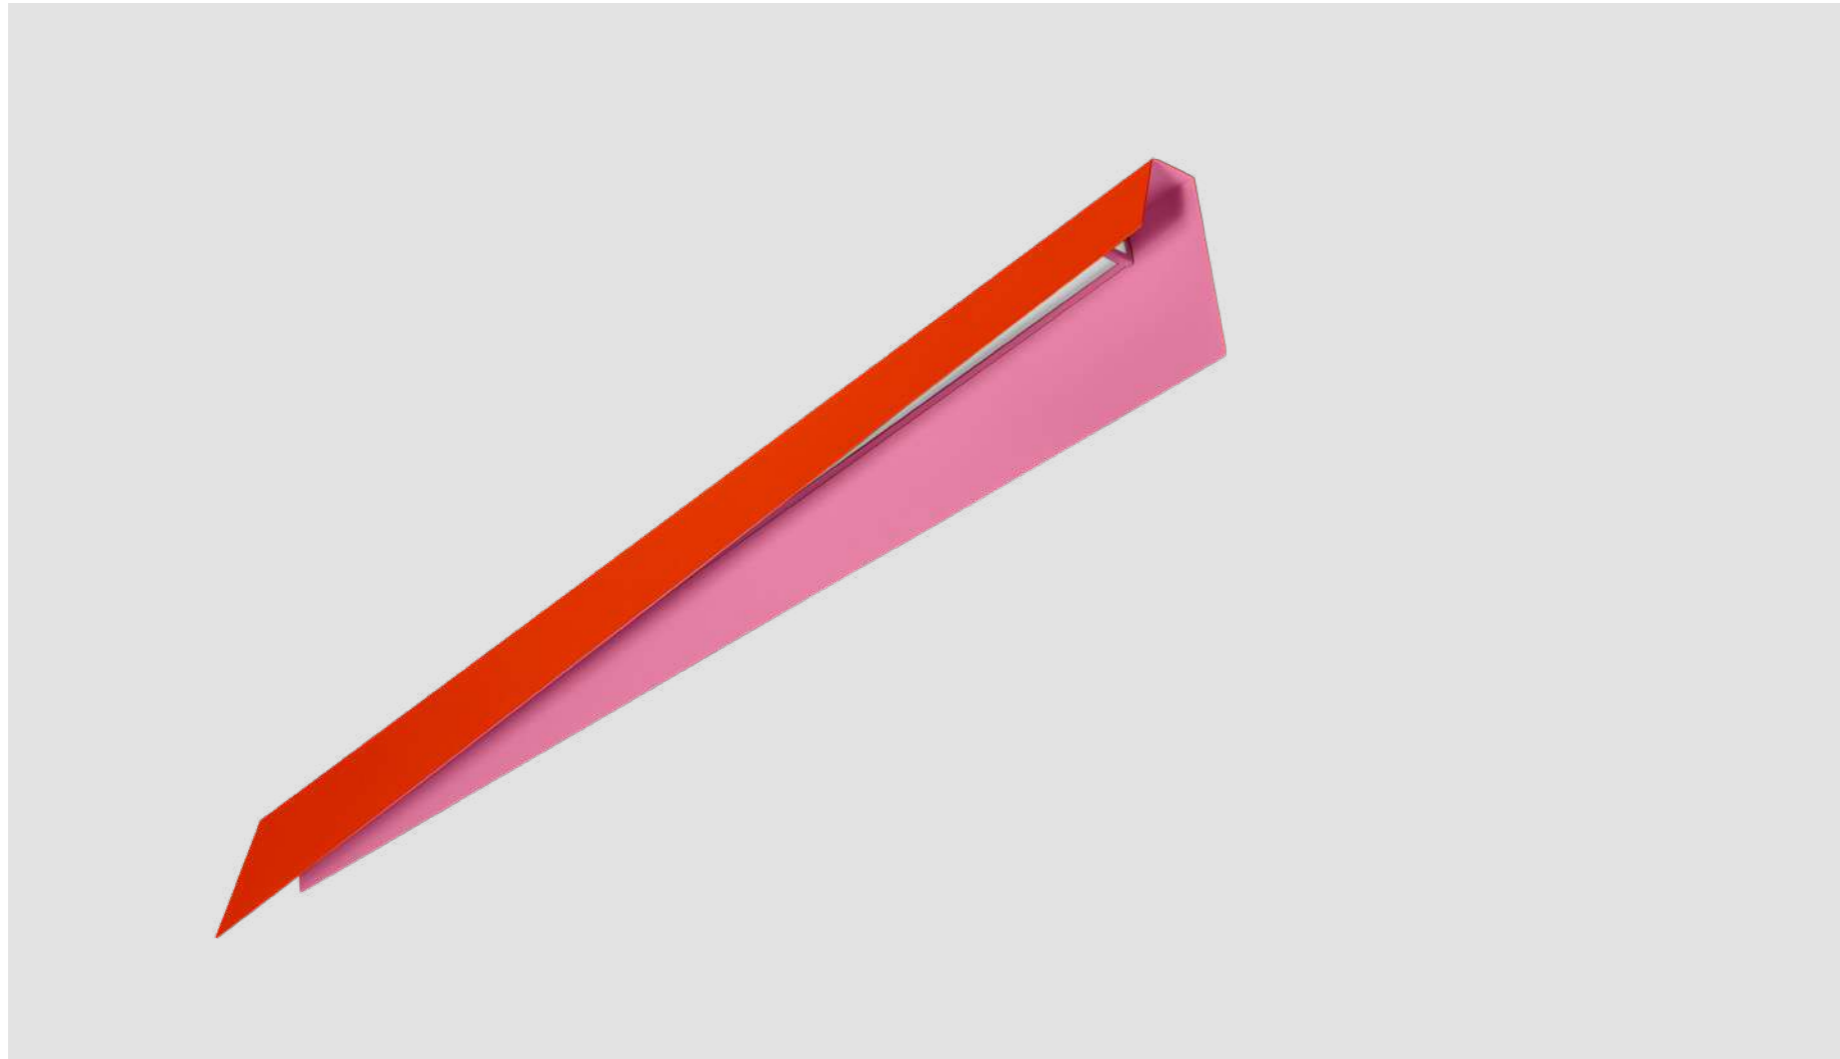

Body colour: any from the RAL palette

Dimensions [mm]: 1230/701/80, 1230/1261/80,
1230/1541/80

Messaggio

XS wall lamp

Light source:	LED module
Rated power [W]:	2
Luminous flux [lm]:	100 - 150
Colour temperature [K]:	2700, 3000, 4000
Mounting method:	surface-mounted, wall-mounted
Body material:	steel
Body colour:	any from the RAL palette
Dimensions [mm]:	200/130/140