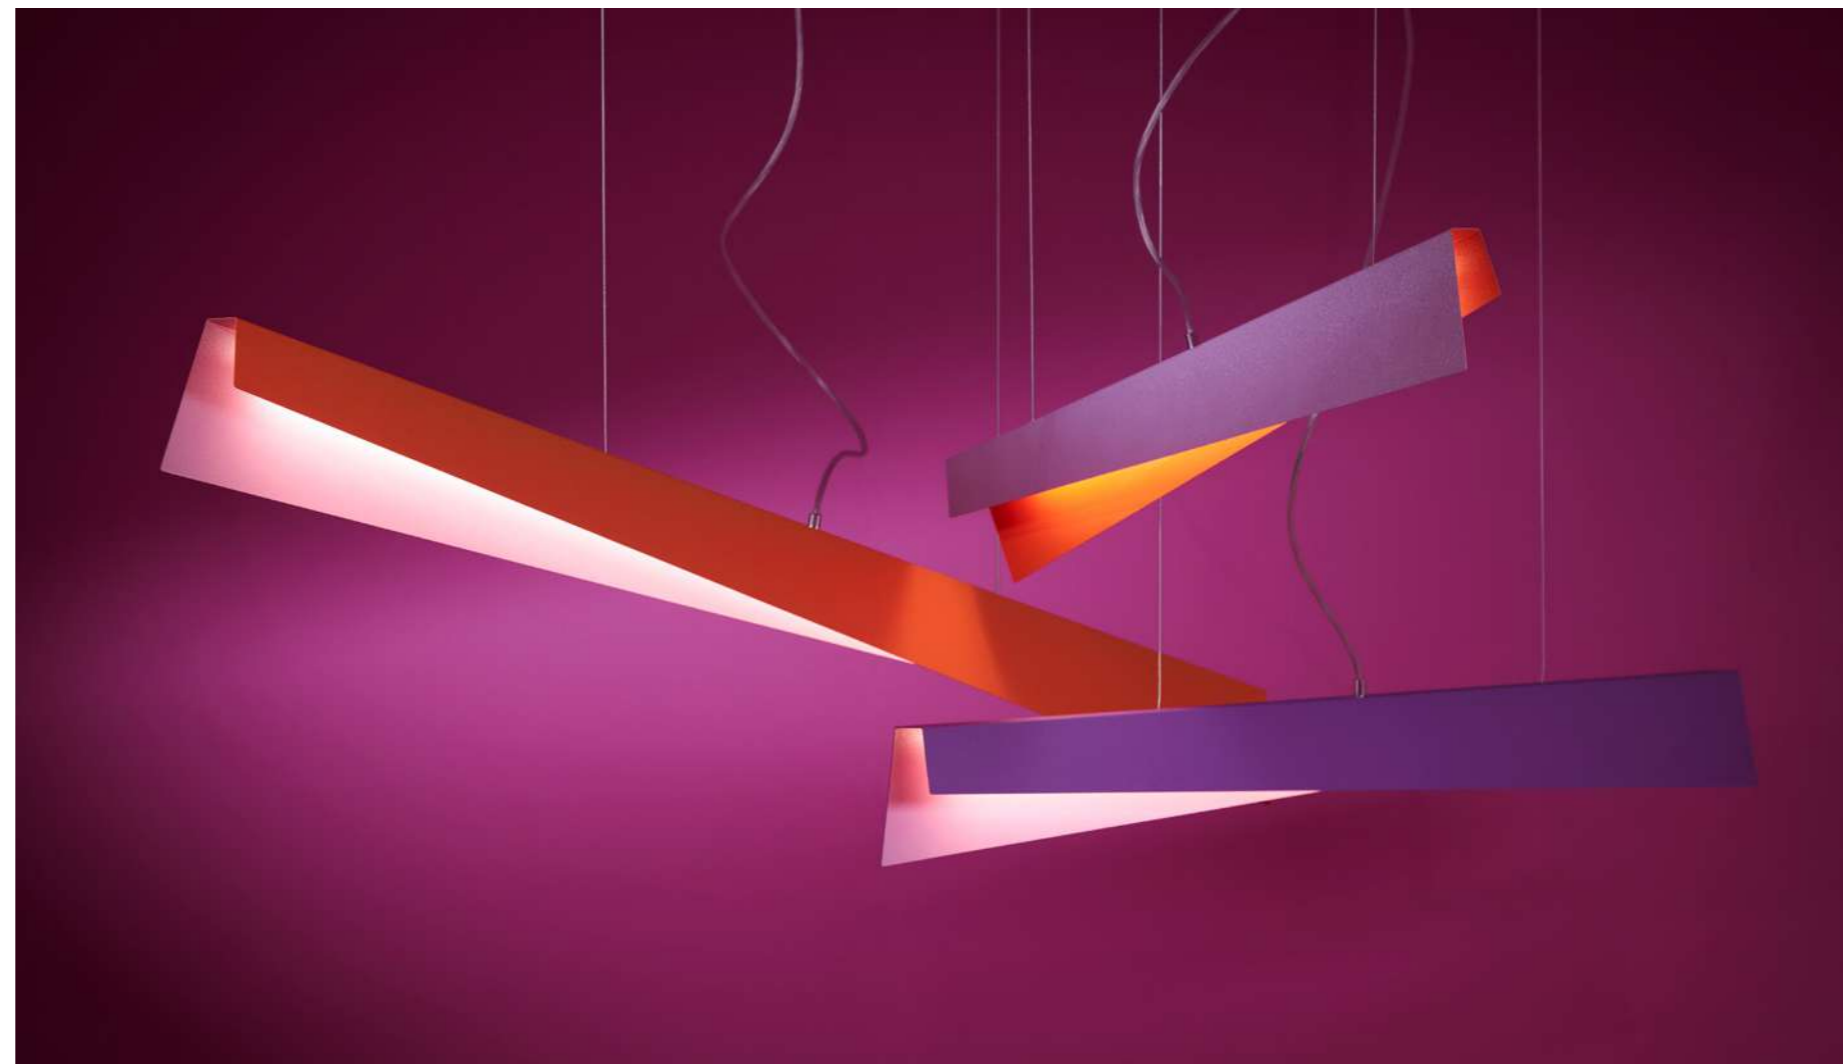

Dorota Koziara has designed a luminaire line for us

The world-famous designer has created a collection of LED luminaires for us. The idea of the project is to combine the magic of light with a highly energy-saving lighting system. Cooperation with the designer is part of our strategy, in which we focus on combining innovative, pro-ecological technological solutions with top-shelf design.

Marzena Lesińska
Management Board Representative for Marketing