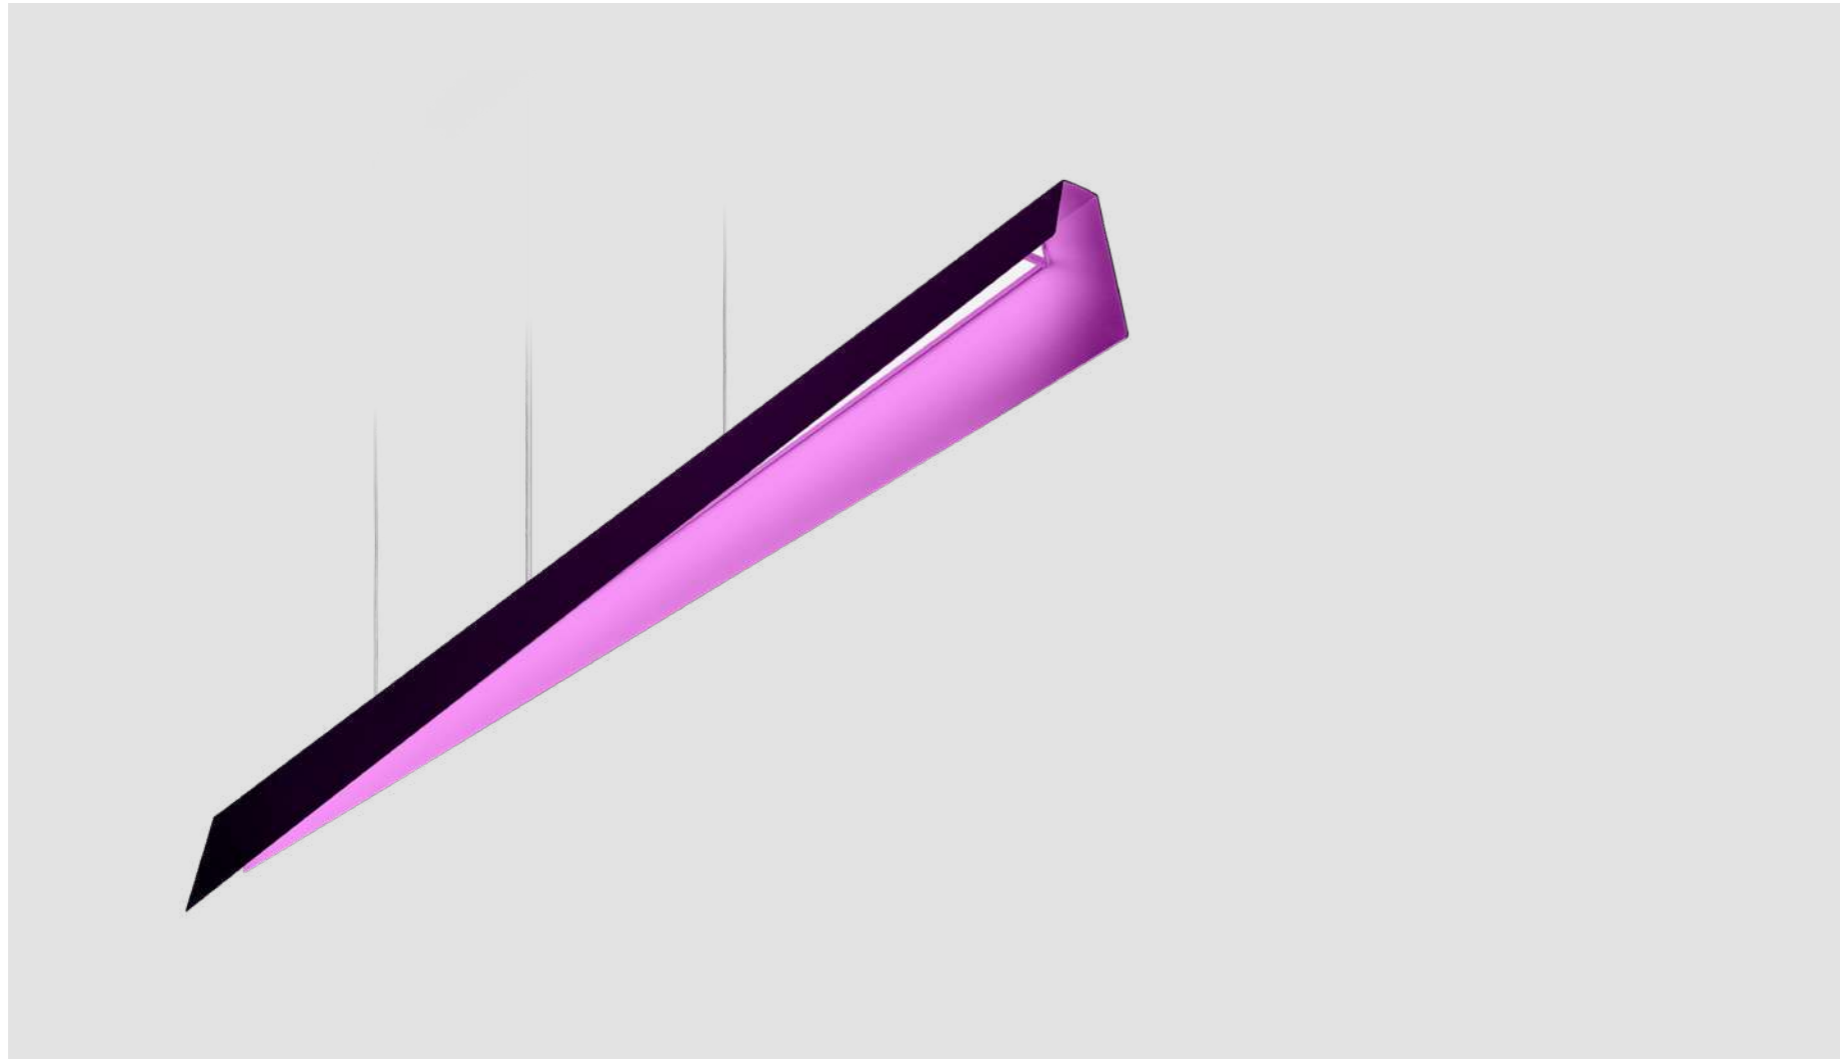

Messaggio

— Suspended version

Light source: LED module

Rated power [W]: 18 - 64

Luminous flux [lm]: 1100 - 5400

Colour temperature [K]: 2700, 3000, 4000

Mounting method: suspended

Body material: steel