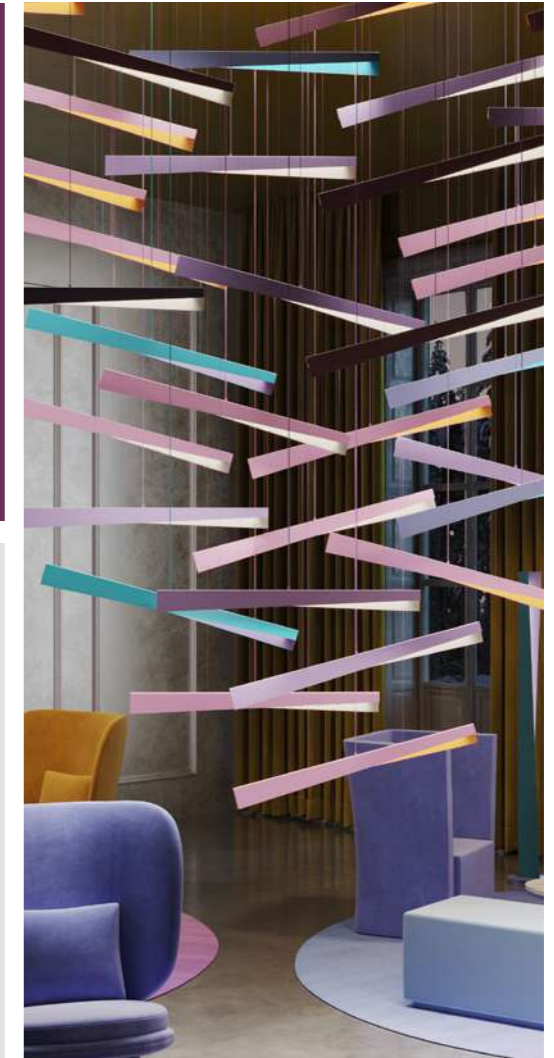

Design perfectly
Create consistently
Offer comprehensively
Hit precisely