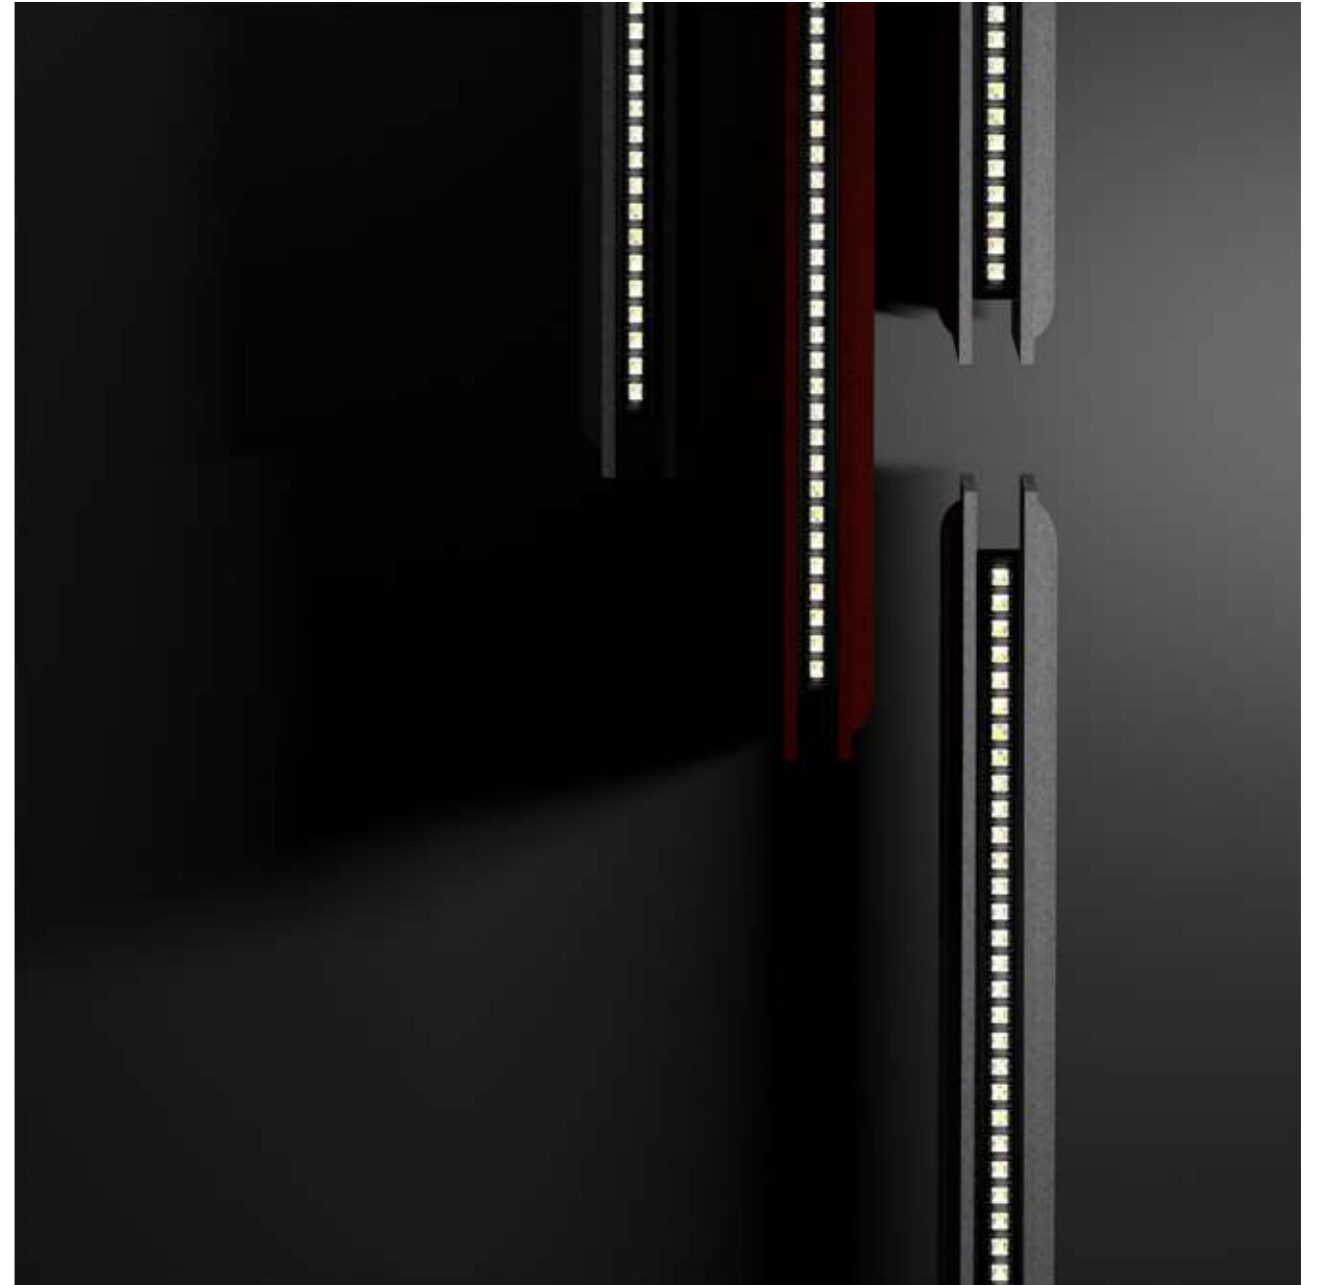

Harmony of the senses

Colline x Terrano ensure comfort and a sense of well-being every day. It is light that makes it possible to explore the world in all its richness and to spend time in a space conducive to celebration or work. Silence, on the other hand, soothes the senses and allows one to indulge in deep relaxation, providing balance.

„We are of the opinion that silence allows one to experience the new. But it is only light that brings out the best in it. It makes silence tangible. Visible. More resonant. Multi-dimensional. Silence and light together create a perfect synergy“.