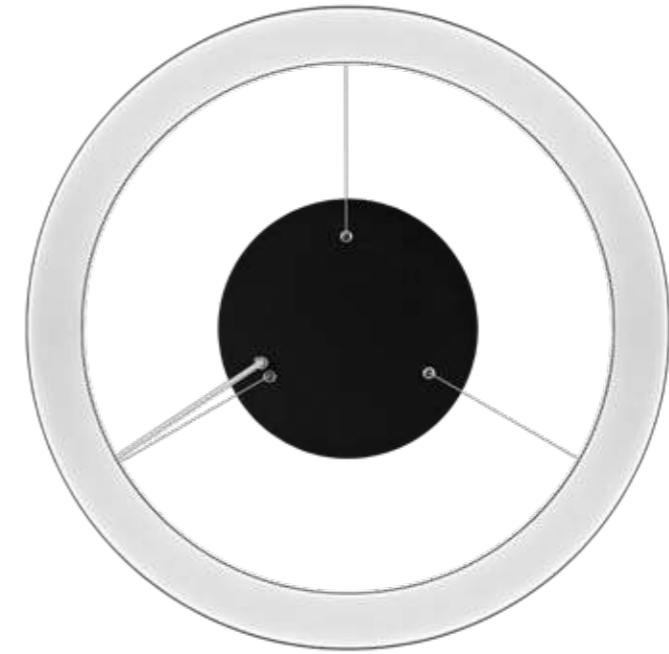

Solanto

DESIGN: Michał Jaraczewski

Suspended or surface-mounted ring-shaped LED luminaire, allowing for an attractive arrangement of representative interiors. The luminaire is made of steel powder-coated in white, black, or other colors to fit the character of the interior. The milky diffuser made with thermoforming method emphasises the decorative character of the luminaire. The pendant option includes a complete pendant system with a central box.

Multi LED versions to allow you to choose from 4 flux and power settings increasing the versatility and functionality of the luminaire while reducing the number of indexes to the necessary minimum.